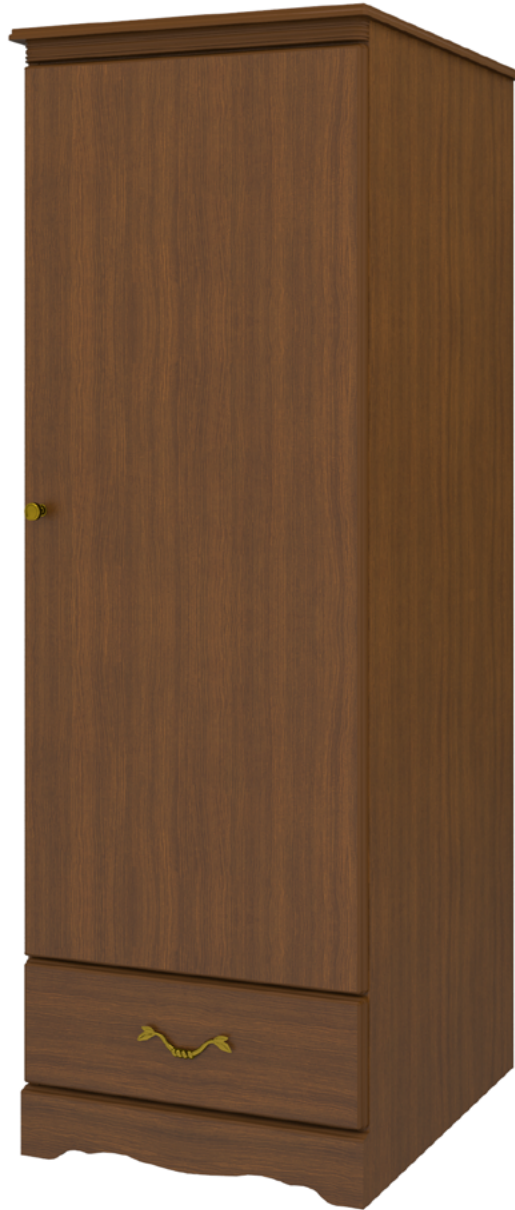

charlotte

Single Wardrobe
1 Drawer, 1 Door

charlotte

Single Wardrobe 1 Drawer, 1 Door

The Charlotte Collection is the perfect fit for any traditional senior living environment. Gently radiused corners and OG edging protects fragile skin, while the styling uplifts and restores the spirit. Raised cabinetry promises ease of cleaning below case goods.

Model: CHWR11R
25W 23.75D 71H

Features

OG Edging Finish

3/8" OG Edging Finish is found on the doors, drawers, and toe of this collection.

Decorative Frieze

The decorative carved band at the top adds an air of distinction

Clothes Rod

Standard clothing rod may be attached at ADA height of 48" from the floor.

Other Wardrobe Styles

Charlotte wardrobes include a number of Single and Double styles.

Statement of Line

CHWR01L
25W 23.75D 71H